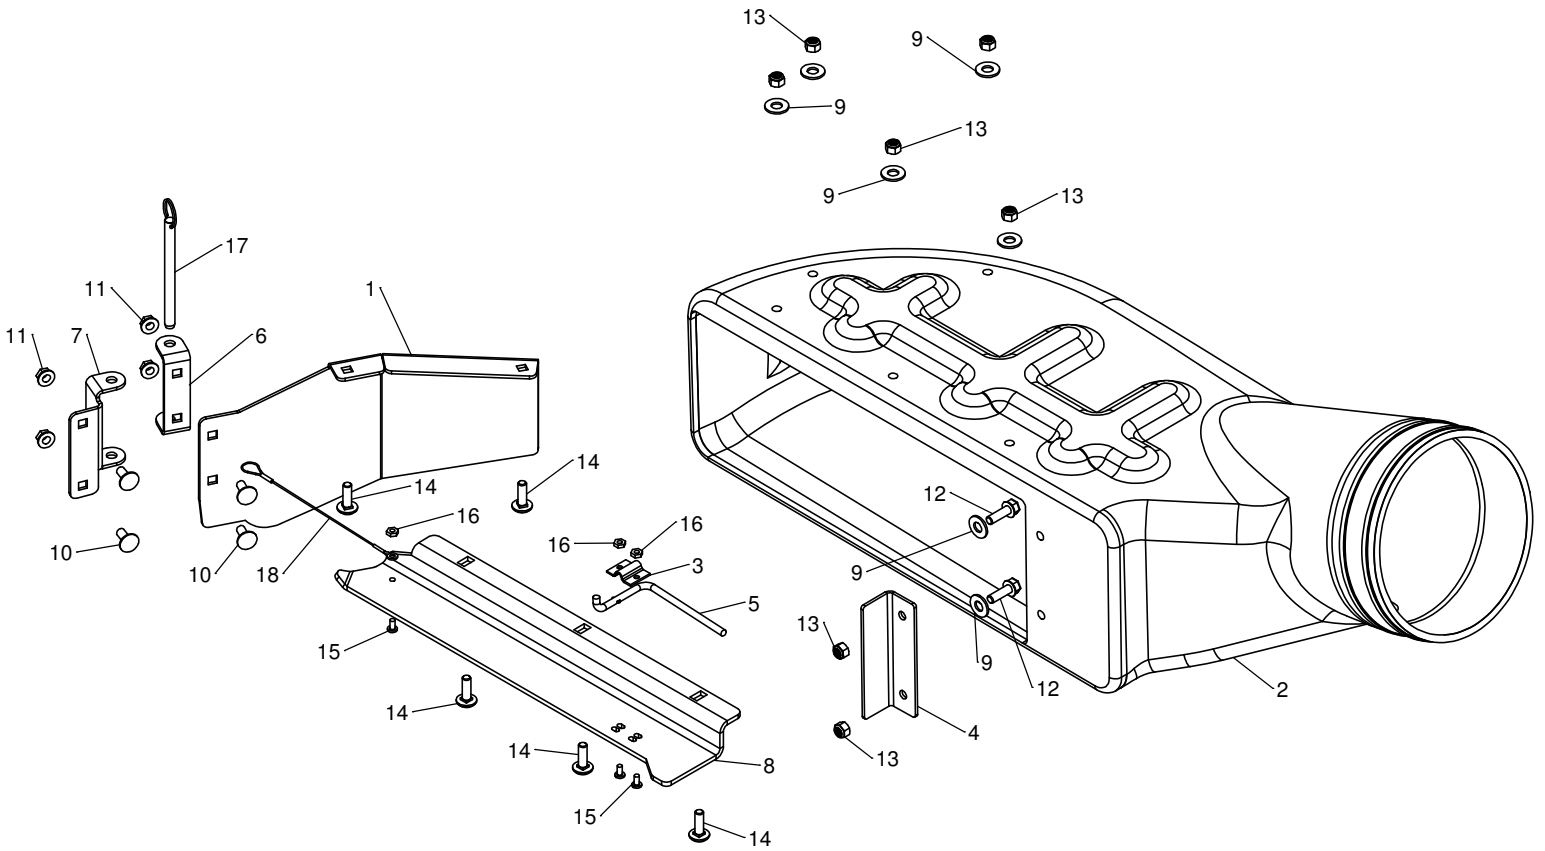

TK95080 and TK95081 - 60" Deere Boot Kit

#	Part #	Qty	Description
1	ST48554	1	Deflector 54, 60
2	ST48533-02	1	Boot for 60" and 72" decks
3	ST48549	1	1/4" Latch Clamp
4	ST48561	1	Rear Angle 60
5	ST48551	1	Boot Latch
6	ST48560	1	Boot Hinge
7	ST48559	1	Mower Deck Hinge
8	ST48562	1	Boot Mount Bracket 60
9	ST65003	7	3/8 Flat Washer
10	ST65006	4	5/16 x 3/4 Carriage Bolt
11	ST65008	4	5/16 Flange Nut
12	ST65014	2	5/16 x 1 Flange Bolt
13	ST65097	7	5/16" Nylon Lock Nut
14	ST65140	5	5/16 x 1 Carriage Bolt
15	ST65000	3	#10-24 x 3/8" Truss Head
16	ST65051	3	#10-24 Nut
17	ST48566	1	Quick Release Pin \varnothing 3/8" x 4"
18	ST48567	1	Lanyard 8"